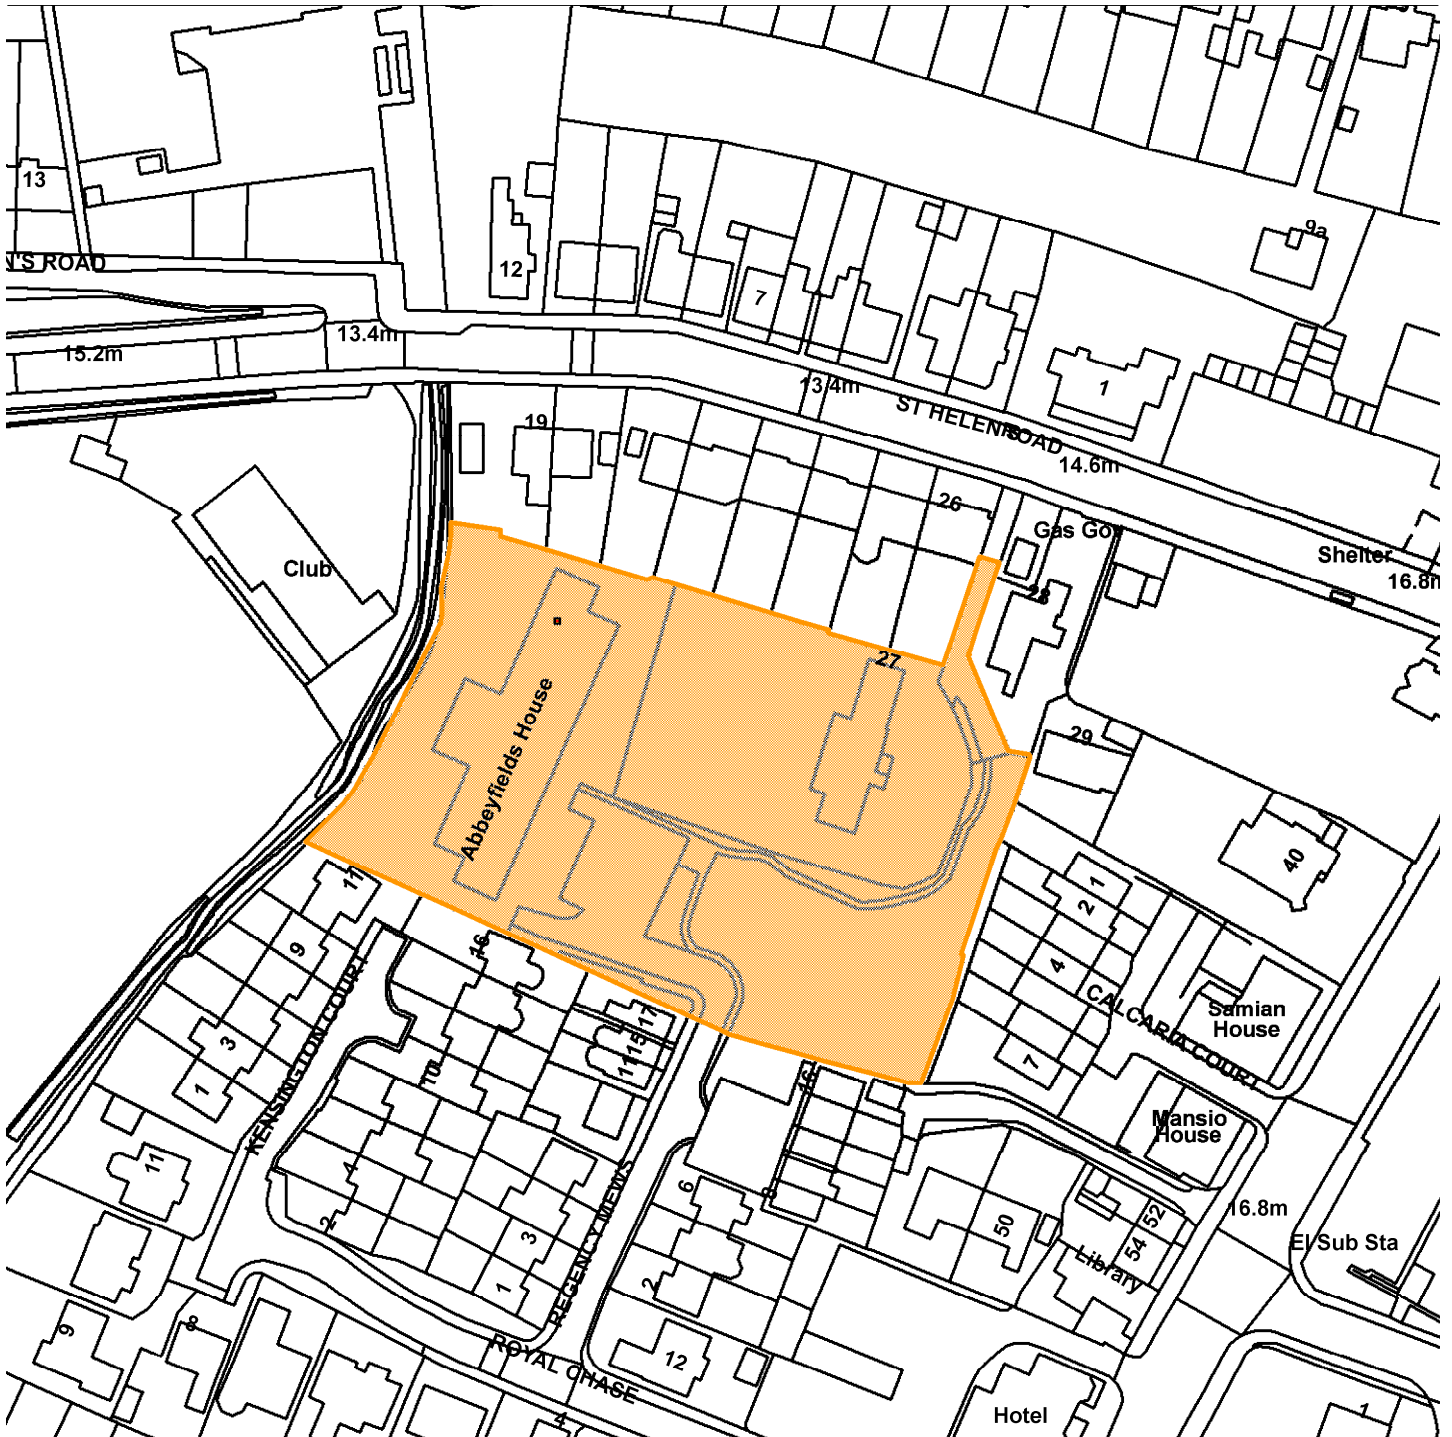

17/01419/FULM

Abbeyfield House, Regency Mews, YO24 1LL

GIS by ESRI (UK)

Scale : 1:1314

Reproduced from the Ordnance Survey map with the permission of the Controller of Her Majesty's Stationery Office © Crown Copyright 2000.

Unauthorised reproduction infringes Crown Copyright and may lead to prosecution or civil proceedings.

Organisation	City of York Council
Department	Economy and Place
Comments	Site Location Plan
Date	29 December 2017
SLA Number	